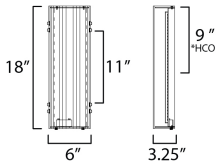

LAMPING

INPUT VOLTAGE : 120-277V
LUMENS : 2,880 Rated (1,130 Del.)
BULB : 25W LED DC Integrated , 25W Total
BULB INCLUDED : (Integrated)
DIMMABLE : Triac or ELV at 120V
CRI : 90 CRI
COLOR_TEMP : 27-30-35-40-50K
LIGHTING_DIRECTION : Omni