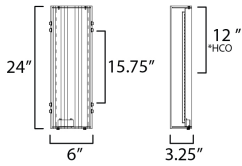

LAMPING

INPUT VOLTAGE : 120-277V
LUMENS : 3,180 Rated (1,260 Del.)
BULB : 28W LED DC Integrated , 28W Total
BULB INCLUDED : (Integrated)
DIMMABLE : Triac or ELV at 120V
CRI : 90 CRI
COLOR_TEMP : 27-30-35-40-50K
LIGHTING_DIRECTION : Omni