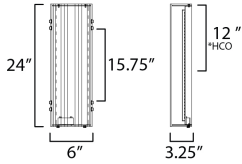

LAMPING

INPUT VOLTAGE : 120-277V
LUMENS : 3,180 Rated (1,260 Del.)
BULB : 28W LED DC Integrated , 28W Total
BULB INCLUDED : (Integrated)
DIMMABLE : Triac or ELV at 120V
CRI : 90 CRI
COLOR_TEMP : 27-30-35-40-50K
LIGHTING_DIRECTION : Omni