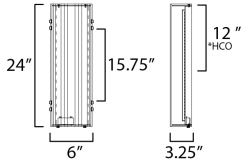

LAMPING

INPUT VOLTAGE : 120-277V
LUMENS : 3,180 Rated (1,260 Del.)
BULB : 28W LED DC Integrated , 28W Total
BULB INCLUDED : (Integrated)
DIMMABLE : Triac or ELV at 120V
CRI : 90 CRI
COLOR_TEMP : 27-30-35-40-50K
LIGHTING_DIRECTION : Omni