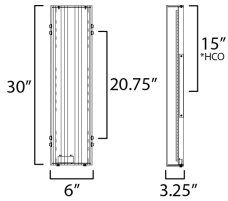

LAMPING

INPUT VOLTAGE : 120-277V
LUMENS : 4,650 Rated (1,800 Del.)
BULB : 40W LED DC Integrated , 40W Total
BULB INCLUDED : (Integrated)
DIMMABLE : Triac or ELV at 120V
CRI : 90 CRI
COLOR_TEMP : 27-30-35-40-50K
LIGHTING_DIRECTION : Omni