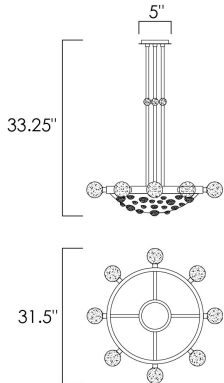

MEASUREMENTS

DIMENSION : 31.5" L x 31.5" W x 32.25" H
 MAX OAH : 33.25" OAH
 CANOPY : 5.1" W x 1" H x 5.1" L
 HANGING WEIGHT : 33 lb

LAMPING

INPUT VOLTAGE : 120V
 LUMENS : 2,100 Rated
 BULB : 2.9W LED G9 , 35W Total
 BULB INCLUDED : (Included)
 DIMMABLE : Triac CL
 CRI : 80+ CRI
 COLOR_TEMP : 3500K