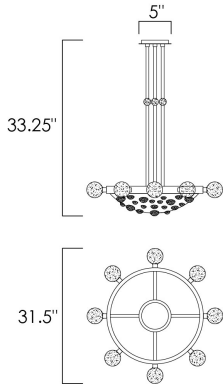

MEASUREMENTS

DIMENSION : 31.5" L x 31.5" W x 32.25" H
 MAX OAH : 33.25" OAH
 CANOPY : 5.1" W x 1" H x 5.1" L
 HANGING WEIGHT : 33 lb

LAMPING

INPUT VOLTAGE : 120V
 LUMENS : 2,100 Rated
 BULB : 2.9W LED G9 , 35W Total
 BULB INCLUDED : (Included)
 DIMMABLE : Triac CL
 CRI : 80+ CRI
 COLOR_TEMP : 3500K