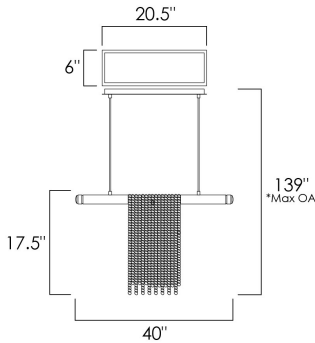

PRODUCT DESCRIPTION

With a nod to the art and fashion world, the sculptural-art luminaire, Trapeze, showers LED light downward through glistening flat chain links finished in Polished Silver and Gold draped randomly over a Satin Nickel cylindrical bar. The power cord in gold and silver thread complements the fixture's finishes.

*max overall height

MEASUREMENTS

DIMENSION : 40" L x 6" W x 17.5" H
 MAX OAH : 139" OAH
 CANOPY : 1" H x 20.5" L
 HANGING WEIGHT : 18.92 lb

LAMPING

INPUT VOLTAGE : 120V
 LUMENS : 1,450 Rated
 BULB : 16W LED PCB Integrated , 32W Total
 BULB INCLUDED : (Integrated)
 DIMMABLE : Yes
 CRI : 90+ CRI
 COLOR_TEMP : 3000K

FINISHES OPTION

 Satin Nickel (SN)

MATERIAL

Aluminum, Steel

RATINGS

cETLus
 Dry Location

ADDITIONAL

ADJUSTABLE
 OPERATING TEMPERATURE:
 -20°C (-4°F), 40°C (104°F)