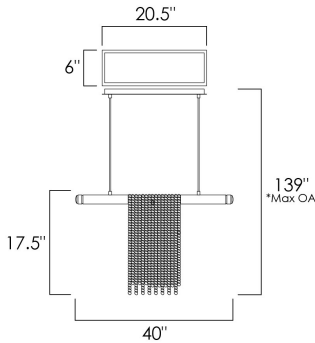

**PRODUCT DESCRIPTION**

With a nod to the art and fashion world, the sculptural-art luminaire, Trapeze, showers LED light downward through glistening flat chain links finished in Polished Silver and Gold draped randomly over a Satin Nickel cylindrical bar. The power cord in gold and silver thread complements the fixture's finishes.

\*max overall height

**MEASUREMENTS**

DIMENSION : 40" L x 6" W x 17.5" H  
 MAX OAH : 139" OAH  
 CANOPY : 1" H x 20.5" L  
 HANGING WEIGHT : 18.92 lb

**LAMPING**

INPUT VOLTAGE : 120V  
 LUMENS : 1,450 Rated  
 BULB : 16W LED PCB Integrated , 32W Total  
 BULB INCLUDED : (Integrated)  
 DIMMABLE : Yes  
 CRI : 90+ CRI  
 COLOR\_TEMP : 3000K

**FINISHES OPTION**

 Satin Nickel (SN)

**MATERIAL**

Aluminum, Steel

**RATINGS**

cETLus  
 Dry Location

**ADDITIONAL**

ADJUSTABLE  
 OPERATING TEMPERATURE:  
 -20°C (-4°F), 40°C (104°F)