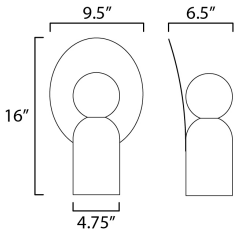

**MEASUREMENTS**

DIMENSION : 9.5" L x 9.5" W x 16" H  
 HANGING WEIGHT : 9.5 lb

**LAMPING**

INPUT VOLTAGE : 120V  
 LUMENS : 450 Rated (350 Del.)  
 BULB : 4W LED G9 , 4W Total  
 BULB INCLUDED : (Included)  
 DIMMABLE : N  
 CRI : 90 CRI  
 COLOR\_TEMP : 3000K