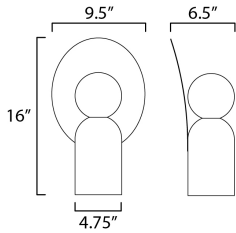

MEASUREMENTS

DIMENSION : 9.5" L x 9.5" W x 16" H
 HANGING WEIGHT : 9.5 lb

LAMPING

INPUT VOLTAGE : 120V
 LUMENS : 450 Rated (350 Del.)
 BULB : 4W LED G9 , 4W Total
 BULB INCLUDED : (Included)
 DIMMABLE : N
 CRI : 90 CRI
 COLOR_TEMP : 3000K