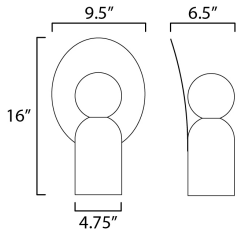

MEASUREMENTS

DIMENSION : 9.5" L x 9.5" W x 16" H
 HANGING WEIGHT : 9.5 lb

LAMPING

INPUT VOLTAGE : 120V
 LUMENS : 450 Rated (350 Del.)
 BULB : 4W LED G9 , 4W Total
 BULB INCLUDED : (Included)
 DIMMABLE : N
 CRI : 90 CRI
 COLOR_TEMP : 3000K