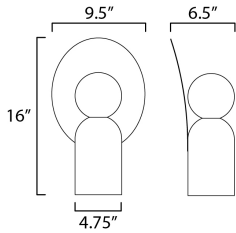

**MEASUREMENTS**

DIMENSION : 9.5" L x 9.5" W x 16" H  
 HANGING WEIGHT : 9.5 lb

**LAMPING**

INPUT VOLTAGE : 120V  
 LUMENS : 450 Rated (350 Del.)  
 BULB : 4W LED G9 , 4W Total  
 BULB INCLUDED : (Included)  
 DIMMABLE : N  
 CRI : 90 CRI  
 COLOR\_TEMP : 3000K