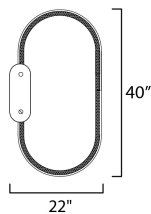

MEASUREMENTS

DIMENSION : 24" W x 40" H x 1.75" Ext
 CANOPY : 4.7" W x 1" H x 8.5" L
 HANGING WEIGHT : 24.6 lb

LAMPING

INPUT VOLTAGE : 120V
 LUMENS : 2,800 Rated (730 Del.)
 BULB : 35W LED PCB Integrated , 35W Total
 BULB INCLUDED : (Integrated)
 DIMMABLE : Y
 CRI : 90 CRI
 COLOR_TEMP : 3000K