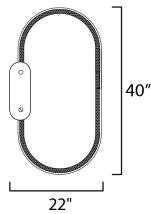

MEASUREMENTS

DIMENSION : 24" W x 40" H x 1.75" Ext
 CANOPY : 4.7" W x 1" H x 8.5" L
 HANGING WEIGHT : 24.6 lb

LAMPING

INPUT VOLTAGE : 120V
 LUMENS : 2,800 Rated (730 Del.)
 BULB : 35W LED PCB Integrated , 35W Total
 BULB INCLUDED : (Integrated)
 DIMMABLE : Y
 CRI : 90 CRI
 COLOR_TEMP : 3000K