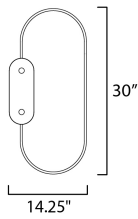

**MEASUREMENTS**

DIMENSION : 14.5" W x 30" H x 3" Ext  
 HANGING WEIGHT : 6.1 lb

**LAMPING**

INPUT VOLTAGE : 120V  
 BULB : 30W LED PCB Integrated , 30W Total  
 BULB INCLUDED : (Integrated)  
 DIMMABLE : Y  
 CRI : 90 CRI  
 COLOR\_TEMP : 3000K