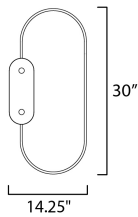

**MEASUREMENTS**

DIMENSION : 14.5" W x 30" H x 3" Ext  
 HANGING WEIGHT : 6.1 lb

**LAMPING**

INPUT VOLTAGE : 120V  
 BULB : 30W LED PCB Integrated , 30W Total  
 BULB INCLUDED : (Integrated)  
 DIMMABLE : Y  
 CRI : 90 CRI  
 COLOR\_TEMP : 3000K