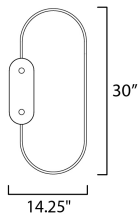

MEASUREMENTS

DIMENSION : 14.5" W x 30" H x 3" Ext
 HANGING WEIGHT : 6.1 lb

LAMPING

INPUT VOLTAGE : 120V
 BULB : 30W LED PCB Integrated , 30W Total
 BULB INCLUDED : (Integrated)
 DIMMABLE : Y
 CRI : 90 CRI
 COLOR_TEMP : 3000K