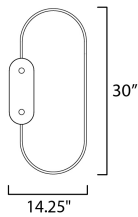

MEASUREMENTS

DIMENSION : 14.5" W x 30" H x 3" Ext
 HANGING WEIGHT : 6.1 lb

LAMPING

INPUT VOLTAGE : 120V
 BULB : 30W LED PCB Integrated , 30W Total
 BULB INCLUDED : (Integrated)
 DIMMABLE : Y
 CRI : 90 CRI
 COLOR_TEMP : 3000K