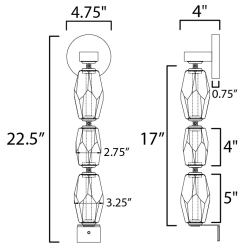

**MEASUREMENTS**

DIMENSION : 22" L x 3.25" W x 23" H x 4" Ext  
 MAX OAH : 4.75" W x 4.75" H  
 HANGING WEIGHT : 11 lb

**LAMPING**

INPUT VOLTAGE : 120-277V  
 LUMENS : 680 Rated (540 Del.)  
 BULB : 3W LED DC Integrated , 9W Total  
 BULB INCLUDED : (Integrated)  
 DIMMABLE : Triac, ELV, 0-10V  
 CRI : 90 CRI  
 COLOR\_TEMP : 3000K  
 LIGHTING\_DIRECTION : Omni