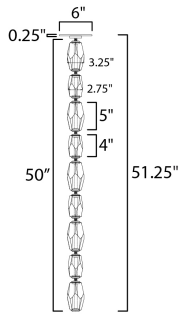

**MEASUREMENTS**

DIMENSION : 40.75" L x 3.25" W  
 MAX OAH : 88.75" OAH  
 CANOPY : 6" W x 2" H x 6" L  
 HANGING WEIGHT :

**LAMPING**

INPUT VOLTAGE : 120-277V  
 LUMENS : 1,500 Rated (1,200 Del.)  
 BULB : 2.3W LED DC Integrated , 21W Total  
 BULB INCLUDED : (Integrated)  
 DIMMABLE :  
 CRI : 90 CRI  
 COLOR\_TEMP : 3000K