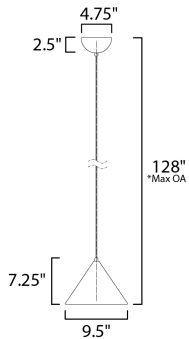

*max overall height

MEASUREMENTS

DIMENSION : 9.5" L x 9.5" W x 7.25" H
 MAX OAH : 128" OAH
 CANOPY : 4.75" W x 2.5" H x 4.75" L
 HANGING WEIGHT : 2.2 lb

LAMPING

INPUT VOLTAGE : 120V
 LUMENS : 1,470 Rated (940 Del.)
 BULB : 21W LED AC Integrated , 21W Total
 BULB INCLUDED : (Integrated)
 DIMMABLE : ELV
 CRI : 80+ CRI
 COLOR_TEMP : 3000K

FINISHES OPTION

- Black (BK)
- Matte White (MW)

MATERIAL

Aluminum, Stainless Steel

RATINGS

cETLus
 Dry Location

ADDITIONAL

ADJUSTABLE
 SLOPE: 90
 RATED LIFE 50000 Hours
 OPERATING TEMPERATURE:
 -20°C (-4°F), 40°C (104°F)