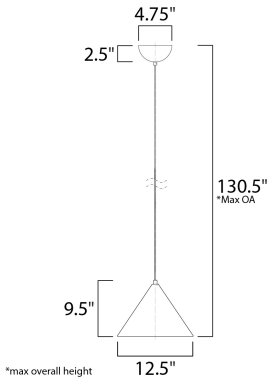

MEASUREMENTS

DIMENSION : 12.5" L x 12.5" W x 9.5" H
 MAX OAH : 130.5" OAH
 CANOPY : 4.75" W x 2.5" H x 4.75" L
 HANGING WEIGHT : 2.992 lb

LAMPING

INPUT VOLTAGE : 120V
 LUMENS : 2,100 Rated (1,330 Del.)
 BULB : 30W LED AC Integrated , 30W Total
 BULB INCLUDED : (Integrated)
 DIMMABLE : ELV
 CRI : 80+ CRI
 COLOR_TEMP : 3000K

FINISHES OPTION

- Black (BK)
- Matte White (MW)

MATERIAL

Aluminum, Stainless Steel

RATINGS

cETLus
 Dry Location

ADDITIONAL

ADJUSTABLE
 SLOPE: 90
 RATED LIFE 50000 Hours
 OPERATING TEMPERATURE:
 -20°C (-4°F), 40°C (104°F)