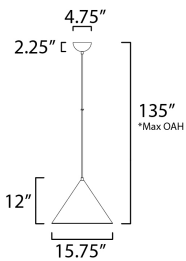

*max overall height

MEASUREMENTS

DIMENSION : 15.75" L x 15.75" W x 11.25" H
 MAX OAH : 136" OAH
 CANOPY : 4.75" W x 2.5" H x 4.75" L
 HANGING WEIGHT : 4.65 lb

LAMPING

INPUT VOLTAGE : 120V
 LUMENS : 2,660 Rated (1,600 Del.)
 BULB : 38W LED AC Integrated , 38W Total
 BULB INCLUDED : (Integrated)
 DIMMABLE : ELV
 CRI : 90+ CRI
 COLOR_TEMP : 3000K

FINISHES OPTION

- Black (BK)
- Matte White (MW)

MATERIAL

Acrylic, Aluminum

RATINGS

cETLus
 Dry Location

ADDITIONAL

ADJUSTABLE
 SLOPE: 30
 RATED LIFE 50000 Hours
 OPERATING TEMPERATURE:
 -20°C (-4°F), 40°C (104°F)