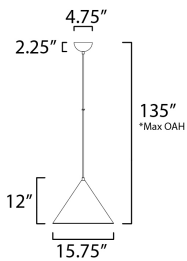

*max overall height

MEASUREMENTS

DIMENSION : 15.75" L x 15.75" W x 11.25" H
 MAX OAH : 136" OAH
 CANOPY : 4.75" W x 2.5" H x 4.75" L
 HANGING WEIGHT : 4.65 lb

LAMPING

INPUT VOLTAGE : 120V
 LUMENS : 2,660 Rated (1,600 Del.)
 BULB : 38W LED AC Integrated , 38W Total
 BULB INCLUDED : (Integrated)
 DIMMABLE : ELV
 CRI : 90+ CRI
 COLOR_TEMP : 3000K

FINISHES OPTION

- Black (BK)
- Matte White (MW)

MATERIAL

Acrylic, Aluminum

RATINGS

cETLus
 Dry Location

ADDITIONAL

ADJUSTABLE
 SLOPE: 30
 RATED LIFE 50000 Hours
 OPERATING TEMPERATURE:
 -20°C (-4°F), 40°C (104°F)