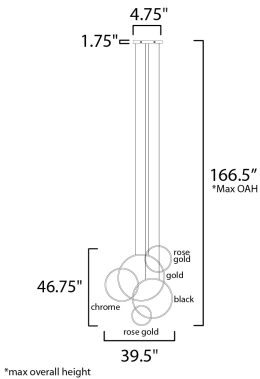

FINISHES OPTION

MATERIAL

Stainless Steel

RATINGS

cETLus
Dry Location

ADDITIONAL

SLOPE:
RATED LIFE 30000 Hours
OPERATING TEMPERATURE:
-20°C (-4°F), 40°C (104°F)

MEASUREMENTS

DIMENSION : 39.5" L x 4.75" W x 46.75" H
 MAX OAH : 166.5" OAH
 CANOPY : 4.75" W x 1.75" H x 17" L
 HANGING WEIGHT : 12.9 lb

LAMPING

INPUT VOLTAGE : 120V
 LUMENS : 4,550 Rated
 BULB : 65W LED PCB Integrated , 65W Total
 BULB INCLUDED : (Integrated)
 DIMMABLE : ELV or Triac CL
 CRI : 90 CRI
 COLOR_TEMP : 3000K