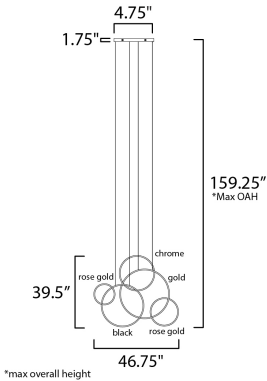

FINISHES OPTION

MATERIAL

Stainless Steel

RATINGS

cETLus
Dry Location

ADDITIONAL

SLOPE:
RATED LIFE 30000 Hours
OPERATING TEMPERATURE:
-20°C (-4°F), 40°C (104°F)

MEASUREMENTS

DIMENSION : 46.75" L x 4.75" W x 39.5" H
 MAX OAH : 159.25" OAH
 CANOPY : 4.75" W x 1.75" H x 22" L
 HANGING WEIGHT : 12.9 lb

LAMPING

INPUT VOLTAGE : 120V
 LUMENS : 4,550 Rated
 BULB : 65W LED PCB Integrated , 65W Total
 BULB INCLUDED : (Integrated)
 DIMMABLE : ELV or Triac CL
 CRI : 90 CRI
 COLOR_TEMP : 3000K