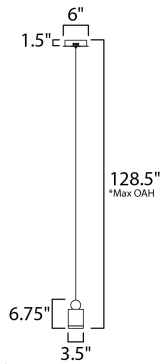

**PRODUCT DESCRIPTION**

These geometric pendants can be arranged at various heights to create both a sculptural and functional form. Housings of plated Gold in various shapes and sizes are topped with a round handle of Black and finished on the bottom with a Clear acrylic diffuser.

**MEASUREMENTS**

DIMENSION : 3.5" L x 3.5" W x 6.75" H  
 MAX OAH : 128.5" OAH  
 CANOPY : 6" W x 1.5" H x 6" L  
 HANGING WEIGHT : 2.42 lb

**LAMPING**

INPUT VOLTAGE : 120V  
 LUMENS : 350 Rated (240 Del.)  
 BULB : 5W LED PCB Integrated , 5W Total  
 BULB INCLUDED : (Integrated)  
 DIMMABLE : Triac CL  
 CRI : 80+ CRI  
 COLOR\_TEMP : 3000K