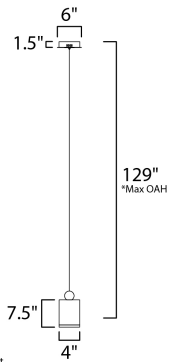

PRODUCT DESCRIPTION

These geometric pendants can be arranged at various heights to create both a sculptural and functional form. Housings of plated Gold in various shapes and sizes are topped with a round handle of Black and finished on the bottom with a Clear acrylic diffuser.

MEASUREMENTS

DIMENSION : 4" L x 4" W x 7.5" H
 MAX OAH : 129" OAH
 CANOPY : 6" W x 1.5" H x 6" L
 HANGING WEIGHT : 2.86 lb

LAMPING

INPUT VOLTAGE : 120V
 LUMENS : 504 Rated (450 Del.)
 BULB : 7.2W LED PCB Integrated , 7W Total
 BULB INCLUDED : (Integrated)
 DIMMABLE : Triac CL
 CRI : 80+ CRI
 COLOR_TEMP : 3000K