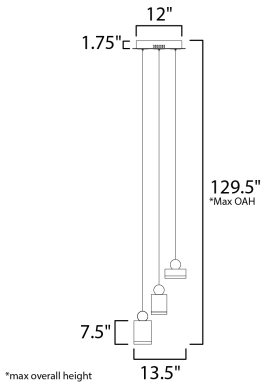

**MEASUREMENTS**

DIMENSION : 13.5" L x 13.5" W x 7.5" H  
 MAX OAH : 129.5" OAH  
 CANOPY : 12" W x 1.75" H x 12" L  
 HANGING WEIGHT : 7.7 lb

**LAMPING**

INPUT VOLTAGE : 120V  
 LUMENS : 1,358 Rated (1,200 Del.)  
 BULB : 19.5W LED PCB Integrated , 20W Total  
 BULB INCLUDED : (Integrated)  
 DIMMABLE : Triac CL  
 CRI : 80+ CRI  
 COLOR\_TEMP : 3000K