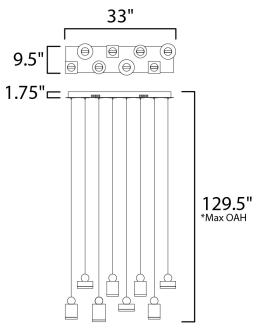

*max overall height

MEASUREMENTS

DIMENSION : 9.5" L x 33" W x 7.5" H
 MAX OAH : 129.5" OAH
 CANOPY : 32.25" W x 1.75" H x 9.5" L
 HANGING WEIGHT : 19.36 lb

LAMPING

INPUT VOLTAGE : 120V
 LUMENS : 3,570 Rated (1,940 Del.)
 BULB : 51W LED PCB Integrated , 51W Total
 BULB INCLUDED : (Integrated)
 DIMMABLE : Triac CL
 CRI : 80 CRI
 COLOR_TEMP : 3000K