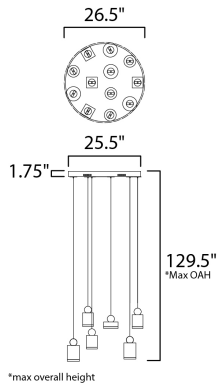

PRODUCT DESCRIPTION

These geometric pendants can be arranged at various heights to create both a sculptural and functional form. Housings of plated Gold in various shapes and sizes are topped with a round handle of Black and finished on the bottom with a Clear acrylic diffuser.

MEASUREMENTS

- DIMENSION : 26.5" L x 26.5" W x 7.5" H
- MAX OAH : 129.5" OAH
- CANOPY : 25.5" W x 1.75" H x 25.5" L
- HANGING WEIGHT : 31.9 lb

LAMPING

- INPUT VOLTAGE : 120V
- LUMENS : 5,432 Rated (3,980 Del.)
- BULB : 78W LED PCB Integrated , 78W Total
- BULB INCLUDED : (Integrated)
- DIMMABLE : Triac CL
- CRI : 80+ CRI
- COLOR_TEMP : 3000K

FINISHES OPTION

Black / Gold (BKGLD)

GLASS

Clear Acrylic 75

MATERIAL

Aluminum, Stainless Steel, Acrylic

RATINGS

cETLus
Dry Location