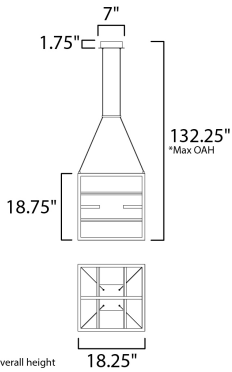

MEASUREMENTS

DIMENSION : 18.25" L x 18.25" W x 18.75" H
 MAX OAH : 132.25" OAH
 CANOPY : 7" W x 1.75" H x 7" L
 HANGING WEIGHT : 7.04 lb

LAMPING

INPUT VOLTAGE : 120V
 LUMENS : 3,080 Rated (1,840 Del.)
 BULB : 44W LED PCB Integrated , 44W Total
 BULB INCLUDED : (Integrated)
 DIMMABLE : ELV or Triac CL
 CRI : 90+ CRI
 COLOR_TEMP : 3000K