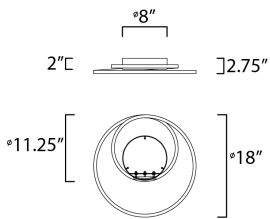

PRODUCT DESCRIPTION

This playful design of a continuous channel spiraling from the canopy to create unique lighting sculptures. LED mounted inside the channel provides ample illumination with an indirect effect.

MEASUREMENTS

DIMENSION : 18" L x 18" W x 2.75" H
 CANOPY : 8" W x 2" H x 8" L
 HANGING WEIGHT : 4 lb

LAMPING

INPUT VOLTAGE : 120V
 LUMENS : 3,710 Rated (3,200 Del.)
 BULB : 53W LED PCB Integrated , 53W Total
 BULB INCLUDED : (Integrated)
 DIMMABLE : ELV or Triac CL
 CRI : 80+ CRI
 COLOR_TEMP : 3000K