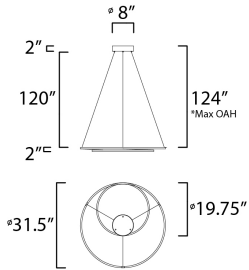

FINISHES OPTION

- Black (BK)
- Matte Silver (MS)

MATERIAL

Aluminum, Acrylic, Steel

RATINGS

cETLus
Dry Location

ADDITIONAL

RATED LIFE 30000 Hours
OPERATING TEMPERATURE:
-20°C (-4°F), 40°C (104°F)

MEASUREMENTS

- DIMENSION : 31.5" L x 31.5" W x 2" H
- MAX OAH : 124" OAH
- CANOPY : 8" W x 2" H x 8" L
- HANGING WEIGHT : 6.2 lb

LAMPING

- INPUT VOLTAGE : 120V
- LUMENS : 6,860 Rated (5,880 Del.)
- BULB : 98W LED PCB Integrated , 98W Total
- BULB INCLUDED : (Integrated)
- DIMMABLE : ELV or Triac CL
- CRI : 80 CRI
- COLOR_TEMP : 3000K