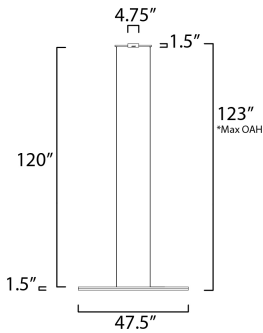

*max overall height

MEASUREMENTS

DIMENSION : 47.5" L x 47.5" W x 17.25" H
 MAX OAH : 123" OAH
 CANOPY : 4.72" W x 1.5" H x 4.72" L
 HANGING WEIGHT : 2.9 lb

LAMPING

INPUT VOLTAGE : 120-277V
 LUMENS : 1,400 Rated (1,100 Del.)
 BULB : 20W LED PCB Integrated , 20W Total
 BULB INCLUDED : (Integrated)
 DIMMABLE : UNV: Triac, ELV, 0-10V
 CRI : 90 CRI
 COLOR_TEMP : 3000K

FINISHES OPTION

 Black (BK)

MATERIAL

Aluminum, Steel, Acrylic

RATINGS

cETLus
 Dry Location

ADDITIONAL

SLOPE: 90
 RATED LIFE 30000 Hours
 OPERATING TEMPERATURE:
 -20°C (-4°F), 40°C (104°F)