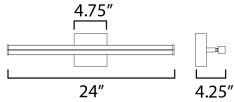

MEASUREMENTS

DIMENSION : 24" L x 4.25" W x 4.75" H x 4.25" Ext
 MAX OAH :
 CANOPY : 4.75" W x 1.5" H x 4.75" L
 HANGING WEIGHT : 1.5 lb

LAMPING

INPUT VOLTAGE : 120-277V
 LUMENS : 1,100 Rated (750 Del.)
 BULB : 15.6W LED PCB Integrated , 16W Total
 BULB INCLUDED : (Integrated)
 DIMMABLE : Only at 120V with ELV
 CRI : 90 CRI
 COLOR_TEMP : 3000K
 LIGHTING_DIRECTION : Directional