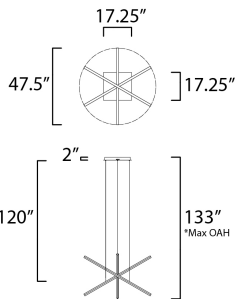

**FINISHES OPTION**

 Black (BK)

**MATERIAL**

Aluminum, Steel, Acrylic

**RATINGS**

cETLus  
Dry Location

**ADDITIONAL**

SLOPE: 90  
RATED LIFE 30000 Hours  
OPERATING TEMPERATURE:  
-20°C (-4°F), 40°C (104°F)

**MEASUREMENTS**

DIMENSION : 47.5" L x 47.5" W x 17.25" H  
MAX OAH : 133" OAH  
CANOPY : 17.25" W x 1.75" H x 17.25" L  
HANGING WEIGHT : 10.1 lb

**LAMPING**

INPUT VOLTAGE : 120V  
LUMENS : 4,130 Rated (3,150 Del.)  
BULB : 18W LED PCB Integrated , 59W Total  
BULB INCLUDED : (Integrated)  
DIMMABLE : ELV or Triac CL  
CRI : 80 CRI  
COLOR\_TEMP : 3000K