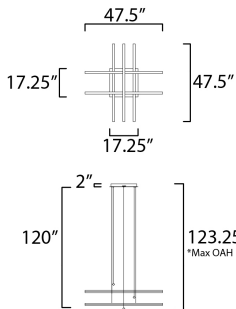

PRODUCT DESCRIPTION

Minimalist batons of extruded Black aluminum are fitted with V shaped acrylic diffusers for a wider beam of light. They can be arranged in numerous configurations allowing creativity and design of your own unique sculpture.

*max overall height

MEASUREMENTS

DIMENSION : 47.5" L x 47.5" W x 17.25" H
 MAX OAH : 123.25" OAH
 CANOPY : 17.25" W x 1.75" H x 17.25" L
 HANGING WEIGHT : 13 lb

LAMPING

INPUT VOLTAGE : 120V
 LUMENS : 6,720 Rated (4,320 Del.)
 BULB : 18W LED PCB Integrated , 96W Total
 BULB INCLUDED : (Integrated)
 DIMMABLE : ELV or Triac CL
 CRI : 80 CRI
 COLOR_TEMP : 3000K

FINISHES OPTION

 Black (BK)

MATERIAL

Aluminum, Steel, Acrylic

RATINGS

cETLus
 Dry Location

ADDITIONAL

SLOPE: 90
 RATED LIFE 30000 Hours
 OPERATING TEMPERATURE:
 -20°C (-4°F), 40°C (104°F)