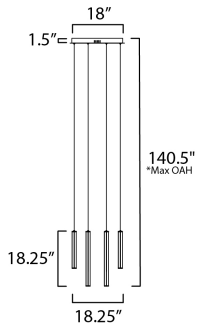

*max overall height

MEASUREMENTS

DIMENSION : 18.25" L x 18" W x 18.25" H
 MAX OAH : 140.5" OAH
 CANOPY : 18" W x 1.5" H x 18" L
 HANGING WEIGHT : 9.5 lb

LAMPING

INPUT VOLTAGE : 120-277V
 LUMENS : 3,000 Rated (2,000 Del.)
 BULB : 51W LED PCB Integrated , 51W Total
 BULB INCLUDED : (Integrated)
 DIMMABLE : Only at 120V with ELV
 CRI : 90 CRI
 COLOR_TEMP : 3000K

FINISHES OPTION

 Black (BK)

MATERIAL

Steel + Aluminum + Acrylic

RATINGS

cETLus
 Dry Location

ADDITIONAL

SLOPE:
 RATED LIFE 35000 Hours
 OPERATING TEMPERATURE:
 -20°C (-4°F), 40°C (104°F)