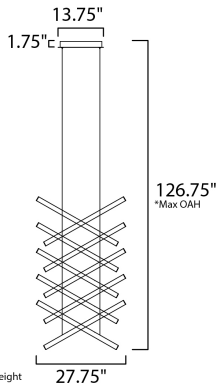

**MEASUREMENTS**

DIMENSION : 27.75" L x 27.75" W x 1.5" H  
 MAX OAH : 126.75" OAH  
 CANOPY : 13.75" W x 1.75" H x 13.75" L  
 HANGING WEIGHT : 12.8 lb

**LAMPING**

INPUT VOLTAGE : 120V  
 LUMENS : 7,560 Rated (4,860 Del.)  
 BULB : 10W LED PCB Integrated , 108W Total  
 BULB INCLUDED : (Integrated)  
 DIMMABLE : ELV or Triac CL  
 CRI : 80 CRI  
 COLOR\_TEMP : 3000K

**FINISHES OPTION**

 Black (BK)

**MATERIAL**

Aluminum, Steel, Acrylic

**RATINGS**

cETLus  
 Dry Location

**ADDITIONAL**

SLOPE: 90  
 RATED LIFE 30000 Hours  
 OPERATING TEMPERATURE:  
 -20°C (-4°F), 40°C (104°F)