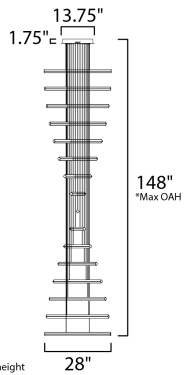

**PRODUCT DESCRIPTION**

Minimalist batons of extruded Black aluminum are fitted with V shaped acrylic diffusers for a wider beam of light. They can be arranged in numerous configurations allowing creativity and design of your own unique sculpture.

**MEASUREMENTS**

DIMENSION : 28" L x 28" W x 1.5" H  
 MAX OAH : 130" OAH  
 CANOPY : 13.75" W x 1.75" H x 13.75" L  
 HANGING WEIGHT : 16.8 lb

**LAMPING**

INPUT VOLTAGE : 120V  
 LUMENS : 12,880 Rated (8,200 Del.)  
 BULB : 10W LED PCB Integrated , 184W Total  
 BULB INCLUDED : (Integrated)  
 DIMMABLE : ELV or Triac CL  
 CRI : 80 CRI  
 COLOR\_TEMP : 3000K

**FINISHES OPTION**

 Black (BK)

**MATERIAL**

Aluminum, Steel, Acrylic

**RATINGS**

cETLus  
 Dry Location

**ADDITIONAL**

SLOPE: 90  
 RATED LIFE 30000 Hours  
 OPERATING TEMPERATURE:  
 -20°C (-4°F), 40°C (104°F)