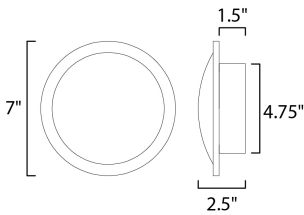

MEASUREMENTS

DIMENSION : 7" W x 7" H x 2.5" Ext
 MAX OAH : 4.75" W x 4.75" H
 CANOPY : 4.75" W x 1.5" H x 4.75" L
 HANGING WEIGHT : 1.76 lb

LAMPING

INPUT VOLTAGE : 120V
 LUMENS : 560 Rated (400 Del.)
 BULB : 8W LED PCB Integrated , 8W Total
 BULB INCLUDED : (Integrated)
 DIMMABLE : Triac CL
 CRI : 80+ CRI
 COLOR_TEMP : 3000K
 LIGHTING_DIRECTION : Indirect