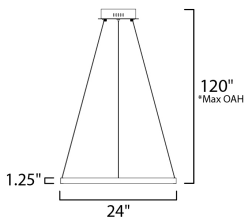

**MEASUREMENTS**

DIMENSION : 23.5" L x 23.5" W x 1.25" H  
 MAX OAH : 123" OAH  
 CANOPY : 8.25" W x 2" H x 8.25" L  
 HANGING WEIGHT : 3.3 lb

**LAMPING**

INPUT VOLTAGE : 120-277V  
 LUMENS : 2,000 Rated (1,250 Del.)  
 BULB : 27W LED PCB Integrated , 27W Total  
 BULB INCLUDED : (Integrated)  
 DIMMABLE : Dimmable W/ WIZ compatible device or app  
 CRI : 90 CRI  
 COLOR\_TEMP : 2700-6500K

**FINISHES OPTION**

-  Black (BK)
-  Gold (GLD)

**MATERIAL**

Aluminum + Acrylic

**RATINGS**

cETLus  
 Dry Location

**ADDITIONAL**

SLOPE: 30  
 RATED LIFE 50000 Hours  
 OPERATING TEMPERATURE:  
 -20°C (-4°F), 40°C (104°F)