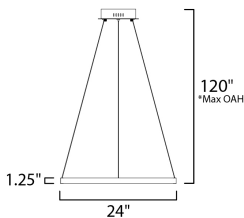

*max overall height

Always consult a qualified electrician before installing any lighting product.

STUDIO•M

Modifications or Customizations: Please email contract@studiomlighting.com
Sample Request: Please email order@studiomlight.com with subject line "Sample Order_ [Project Name] / [Specifier/Designer]"
All samples are subject to Studio M approval and must show proof of project and/or explanation.

Job Name:	Job Type:
Quantity:	Comments: