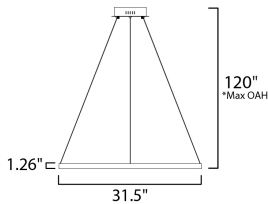

MEASUREMENTS

DIMENSION : 31.5" L x 31.5" W x 1.25" H
 MAX OAH : 123" OAH
 CANOPY : 8.25" W x 2" H x 8.25" L
 HANGING WEIGHT : 4.4 lb

LAMPING

INPUT VOLTAGE : 120-277V
 LUMENS : 3,000 Rated (1,500 Del.)
 BULB : 35W LED PCB Integrated , 35W Total
 BULB INCLUDED : (Integrated)
 DIMMABLE : Dimmable W/ WIZ compatible device or app
 CRI : 90 CRI
 COLOR_TEMP : 2700-6500K