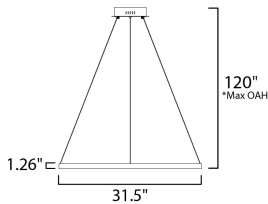

**MEASUREMENTS**

DIMENSION : 31.5" L x 31.5" W x 1.25" H  
 MAX OAH : 123" OAH  
 CANOPY : 8.25" W x 2" H x 8.25" L  
 HANGING WEIGHT : 4.4 lb

**LAMPING**

INPUT VOLTAGE : 120-277V  
 LUMENS : 3,000 Rated (1,500 Del.)  
 BULB : 35W LED PCB Integrated , 35W Total  
 BULB INCLUDED : (Integrated)  
 DIMMABLE : Dimmable W/ WIZ compatible device or app  
 CRI : 90 CRI  
 COLOR\_TEMP : 2700-6500K