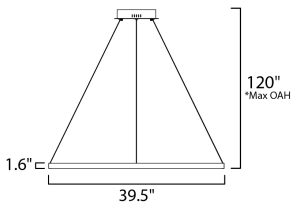

MEASUREMENTS

DIMENSION : 39.5" L x 39.5" W x 1.5" H
 MAX OAH : 118" OAH
 CANOPY : 10" W x 2" H x 10" L
 HANGING WEIGHT : 6.16 lb

LAMPING

INPUT VOLTAGE : 120V
 LUMENS : 3,800 Rated (2,200 Del.)
 BULB : 41W LED PCB Integrated , 41W Total
 BULB INCLUDED : (Integrated)
 DIMMABLE : Dimmable W/ WIZ compatible device or app
 CRI : 90 CRI
 COLOR_TEMP : 2700-6500K