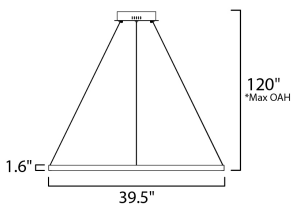

MEASUREMENTS

DIMENSION : 39.5" L x 39.5" W x 1.5" H
 MAX OAH : 118" OAH
 CANOPY : 10" W x 2" H x 10" L
 HANGING WEIGHT : 6.16 lb

LAMPING

INPUT VOLTAGE : 120V
 LUMENS : 3,800 Rated (2,200 Del.)
 BULB : 41W LED PCB Integrated , 41W Total
 BULB INCLUDED : (Integrated)
 DIMMABLE : Dimmable W/ WIZ compatible device or app
 CRI : 90 CRI
 COLOR_TEMP : 2700-6500K