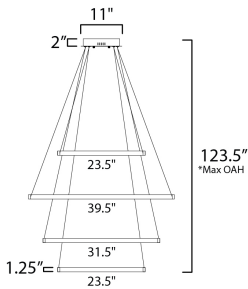

FINISHES OPTION

-  Black (BK)
-  Gold (GLD)

MATERIAL

Aluminum + Acrylic

RATINGS

cETLus
Dry Location

ADDITIONAL

SLOPE: 30
RATED LIFE 50000 Hours
OPERATING TEMPERATURE:
-20°C (-4°F), 40°C (104°F)

MEASUREMENTS

- DIMENSION : 39.5" L x 39.5" W x 1.25" H
- MAX OAH : 123.5" OAH
- CANOPY : 11" W x 2" H x 11" L
- HANGING WEIGHT : 12.76 lb

LAMPING

- INPUT VOLTAGE : 120-277V
- LUMENS : 11,200 Rated (5,000 Del.)
- BULB : W LED PCB Integrated , 160W Total
- BULB INCLUDED : (Integrated)
- DIMMABLE : Dimmable W/ WIZ compatible device or app
- CRI : 90 CRI
- COLOR_TEMP : 2700-6500K