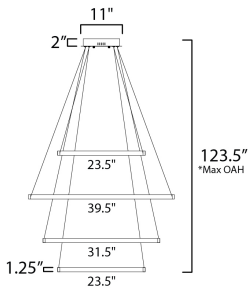

FINISHES OPTION

- Black (BK)
- Gold (GLD)

MATERIAL

Aluminum + Acrylic

RATINGS

cETLus
Dry Location

ADDITIONAL

SLOPE: 30
RATED LIFE 50000 Hours
OPERATING TEMPERATURE:
-20°C (-4°F), 40°C (104°F)

MEASUREMENTS

- DIMENSION : 39.5" L x 39.5" W x 1.25" H
- MAX OAH : 123.5" OAH
- CANOPY : 11" W x 2" H x 11" L
- HANGING WEIGHT : 12.76 lb

LAMPING

- INPUT VOLTAGE : 120-277V
- LUMENS : 11,200 Rated (5,000 Del.)
- BULB : W LED PCB Integrated , 160W Total
- BULB INCLUDED : (Integrated)
- DIMMABLE : Dimmable W/ WIZ compatible device or app
- CRI : 90 CRI
- COLOR_TEMP : 2700-6500K