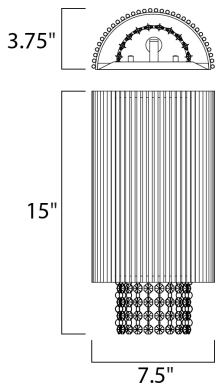

MEASUREMENTS

DIMENSION : 7.5" W x 15" H x 3.75" Ext
 MAX OAH : 6.5" W x 11.5" H
 CANOPY : 6.69" W x 0.47" H x 11.41" L
 HANGING WEIGHT : 3.08 lb

LAMPING

INPUT VOLTAGE : 120V
 LUMENS : 1,600 Rated
 BULB : 40W Xenon G9 , 80W Total
 BULB INCLUDED : (Included)
 DIMMABLE : Yes
 COLOR_TEMP : 2900K