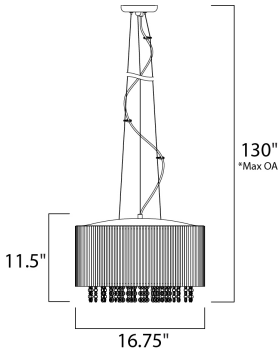

PRODUCT DESCRIPTION

The Spiral Collection features curled metal tubing that shines like diamonds radiating in the sun. Strands of high quality K9 crystal beads add to the opulence of the fixture offering a distinct sparkle visible whether off or on.Â

*max overall height

MEASUREMENTS

- DIMENSION : 16.75" W x 11.5" H
- MAX OAH : 130" OAH
- CANOPY : 4.72" W x 0.86" H x 4.72" L
- HANGING WEIGHT : 11.24 lb

LAMPING

- INPUT VOLTAGE : 120V
- LUMENS : 3,500 Rated
- BULB : 40W Xenon G9 , 280W Total
- BULB INCLUDED : (Included)
- DIMMABLE : Yes
- COLOR_TEMP : 2900K