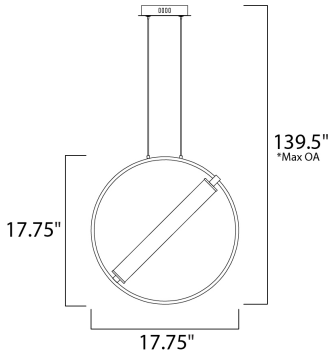

PRODUCT DESCRIPTION

A ring suspends a tube of LED light evenly diffused through opal white acrylic. A striking combination of soft gold and black bring boldness to the collection. By adjusting the rings on the chandeliers, the light element can be positioned horizontally or at an angle. The 3 light multi-pendant suspends three different size rings that can be adjusted to the height you desire.

*max overall height

MEASUREMENTS

DIMENSION : 17.75" L x 6.25" W x 17.75" H
 MAX OAH : 139.5" OAH
 HANGING WEIGHT : 2.7 lb

LAMPING

INPUT VOLTAGE : 120V
 LUMENS : 1,176 Rated (850 Del.)
 BULB : 16.8W LED PCB Integrated , 17W Total
 BULB INCLUDED : (Integrated)
 DIMMABLE : Triac CL
 CRI : 80+ CRI
 COLOR_TEMP : 3000K