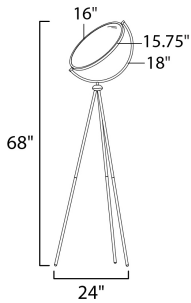

MEASUREMENTS

DIMENSION : 24" L x 24" W x 68" H
 HANGING WEIGHT : 12.3 lb

LAMPING

INPUT VOLTAGE : 120V
 LUMENS : 2,310 Rated (2,145 Del.)
 BULB : 33W LED PCB Integrated , 33W Total
 BULB INCLUDED : (Integrated)
 CRI : 80+ CRI
 COLOR_TEMP : 3000K