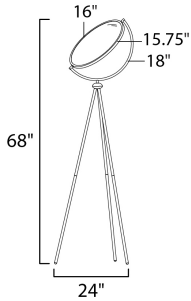

MEASUREMENTS

DIMENSION : 24" L x 24" W x 68" H
 HANGING WEIGHT : 12.3 lb

LAMPING

INPUT VOLTAGE : 120V
 LUMENS : 2,310 Rated (2,145 Del.)
 BULB : 33W LED PCB Integrated , 33W Total
 BULB INCLUDED : (Integrated)
 CRI : 80+ CRI
 COLOR_TEMP : 3000K

FINISHES OPTION

 Black (BK)

MATERIAL

Aluminum, Acrylic

RATINGS

cETLus
 Dry Location

ADDITIONAL

RATED LIFE 25000 Hours
 OPERATING TEMPERATURE:
 -20°C (-4°F), 40°C (104°F)