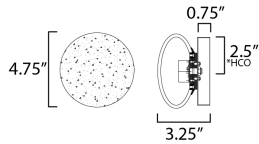

LAMPING

INPUT VOLTAGE : 120V
LUMENS : 480 Rated (260 Del.)
BULB : 6W LED AC Integrated , 6W Total
BULB INCLUDED : (Integrated)
DIMMABLE :
CRI : 90 CRI
COLOR_TEMP : 3000K
LIGHTING_DIRECTION : Omni