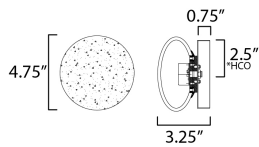

LAMPING

INPUT VOLTAGE : 120V
LUMENS : 480 Rated (260 Del.)
BULB : 6W LED AC Integrated , 6W Total
BULB INCLUDED : (Integrated)
DIMMABLE :
CRI : 90 CRI
COLOR_TEMP : 3000K
LIGHTING_DIRECTION : Omni