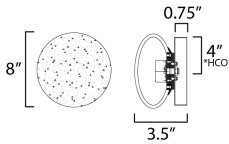

LAMPING

INPUT VOLTAGE : 120V
LUMENS : 800 Rated (700 Del.)
BULB : 10W LED AC Integrated , 10W Total
BULB INCLUDED : (Integrated)
DIMMABLE :
CRI : 90 CRI
COLOR_TEMP : 3000K
LIGHTING_DIRECTION : Omni