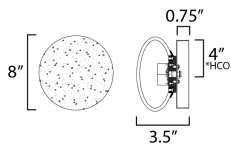

LAMPING

INPUT VOLTAGE : 120V
LUMENS : 800 Rated (700 Del.)
BULB : 10W LED AC Integrated , 10W Total
BULB INCLUDED : (Integrated)
DIMMABLE :
CRI : 90 CRI
COLOR_TEMP : 3000K
LIGHTING_DIRECTION : Omni