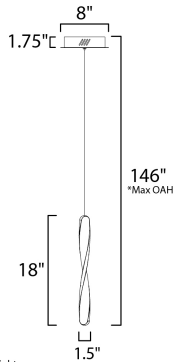

\*max overall height

**MEASUREMENTS**

- DIMENSION : 8" L x 8" W x 18" H
- MAX OAH : 146" OAH
- CANOPY : 8" W x 1.75" H x 8" L
- HANGING WEIGHT : 3.14 lb

**LAMPING**

- INPUT VOLTAGE : 120V
- LUMENS : 1,120 Rated (1,040 Del.)
- BULB : 16W LED PCB Integrated , 16W Total
- BULB INCLUDED : (Integrated)
- DIMMABLE : Triac CL
- CRI : 80+ CRI
- COLOR\_TEMP : 3200K