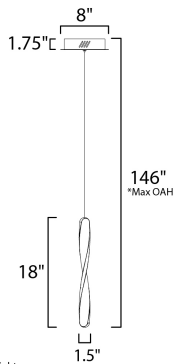

MEASUREMENTS

- DIMENSION : 8" L x 8" W x 18" H
- MAX OAH : 146" OAH
- CANOPY : 8" W x 1.75" H x 8" L
- HANGING WEIGHT : 3.14 lb

LAMPING

- INPUT VOLTAGE : 120V
- LUMENS : 1,120 Rated (1,040 Del.)
- BULB : 16W LED PCB Integrated , 16W Total
- BULB INCLUDED : (Integrated)
- DIMMABLE : Triac CL
- CRI : 80+ CRI
- COLOR_TEMP : 3200K