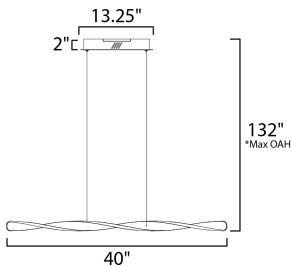

MEASUREMENTS

DIMENSION : 40" L x 3.25" W x 2" H
 MAX OAH : 132" OAH
 CANOPY : 3.25" W x 2" H x 13.25" L
 HANGING WEIGHT : 3.09 lb

LAMPING

INPUT VOLTAGE : 120V
 LUMENS : 2,240 Rated (2,400 Del.)
 BULB : 32W LED PCB Integrated , 32W Total
 BULB INCLUDED : (Integrated)
 DIMMABLE : Triac CL
 CRI : 80+ CRI
 COLOR_TEMP : 3200K

*max overall height

FINISHES OPTION

 Black (BK)

MATERIAL

Aluminum, Silicone

RATINGS

cETLus
 Dry Location

ADDITIONAL